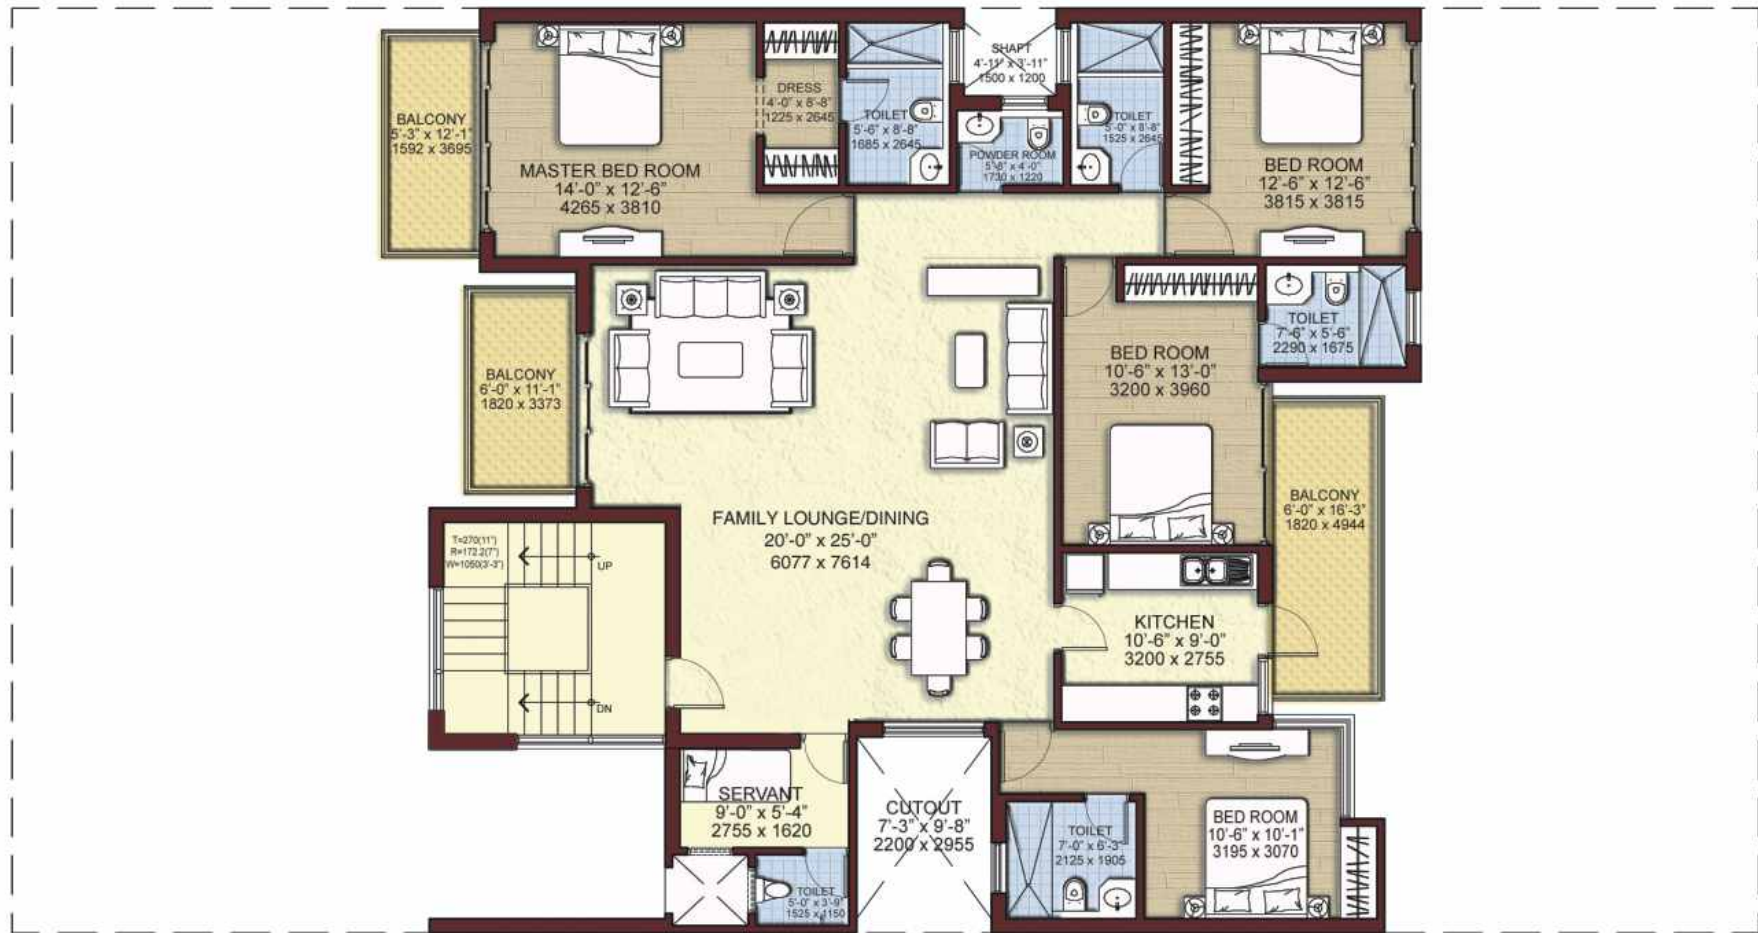

Unitech Woodstock Floors Gurgaon First Floor Plan

Type - 1
First Floor

Plot Area = 425.550 sq. mts. (4580.58 sq.ft.)
Super Area = 213.346 sq. mts. (2296 sq.ft.)